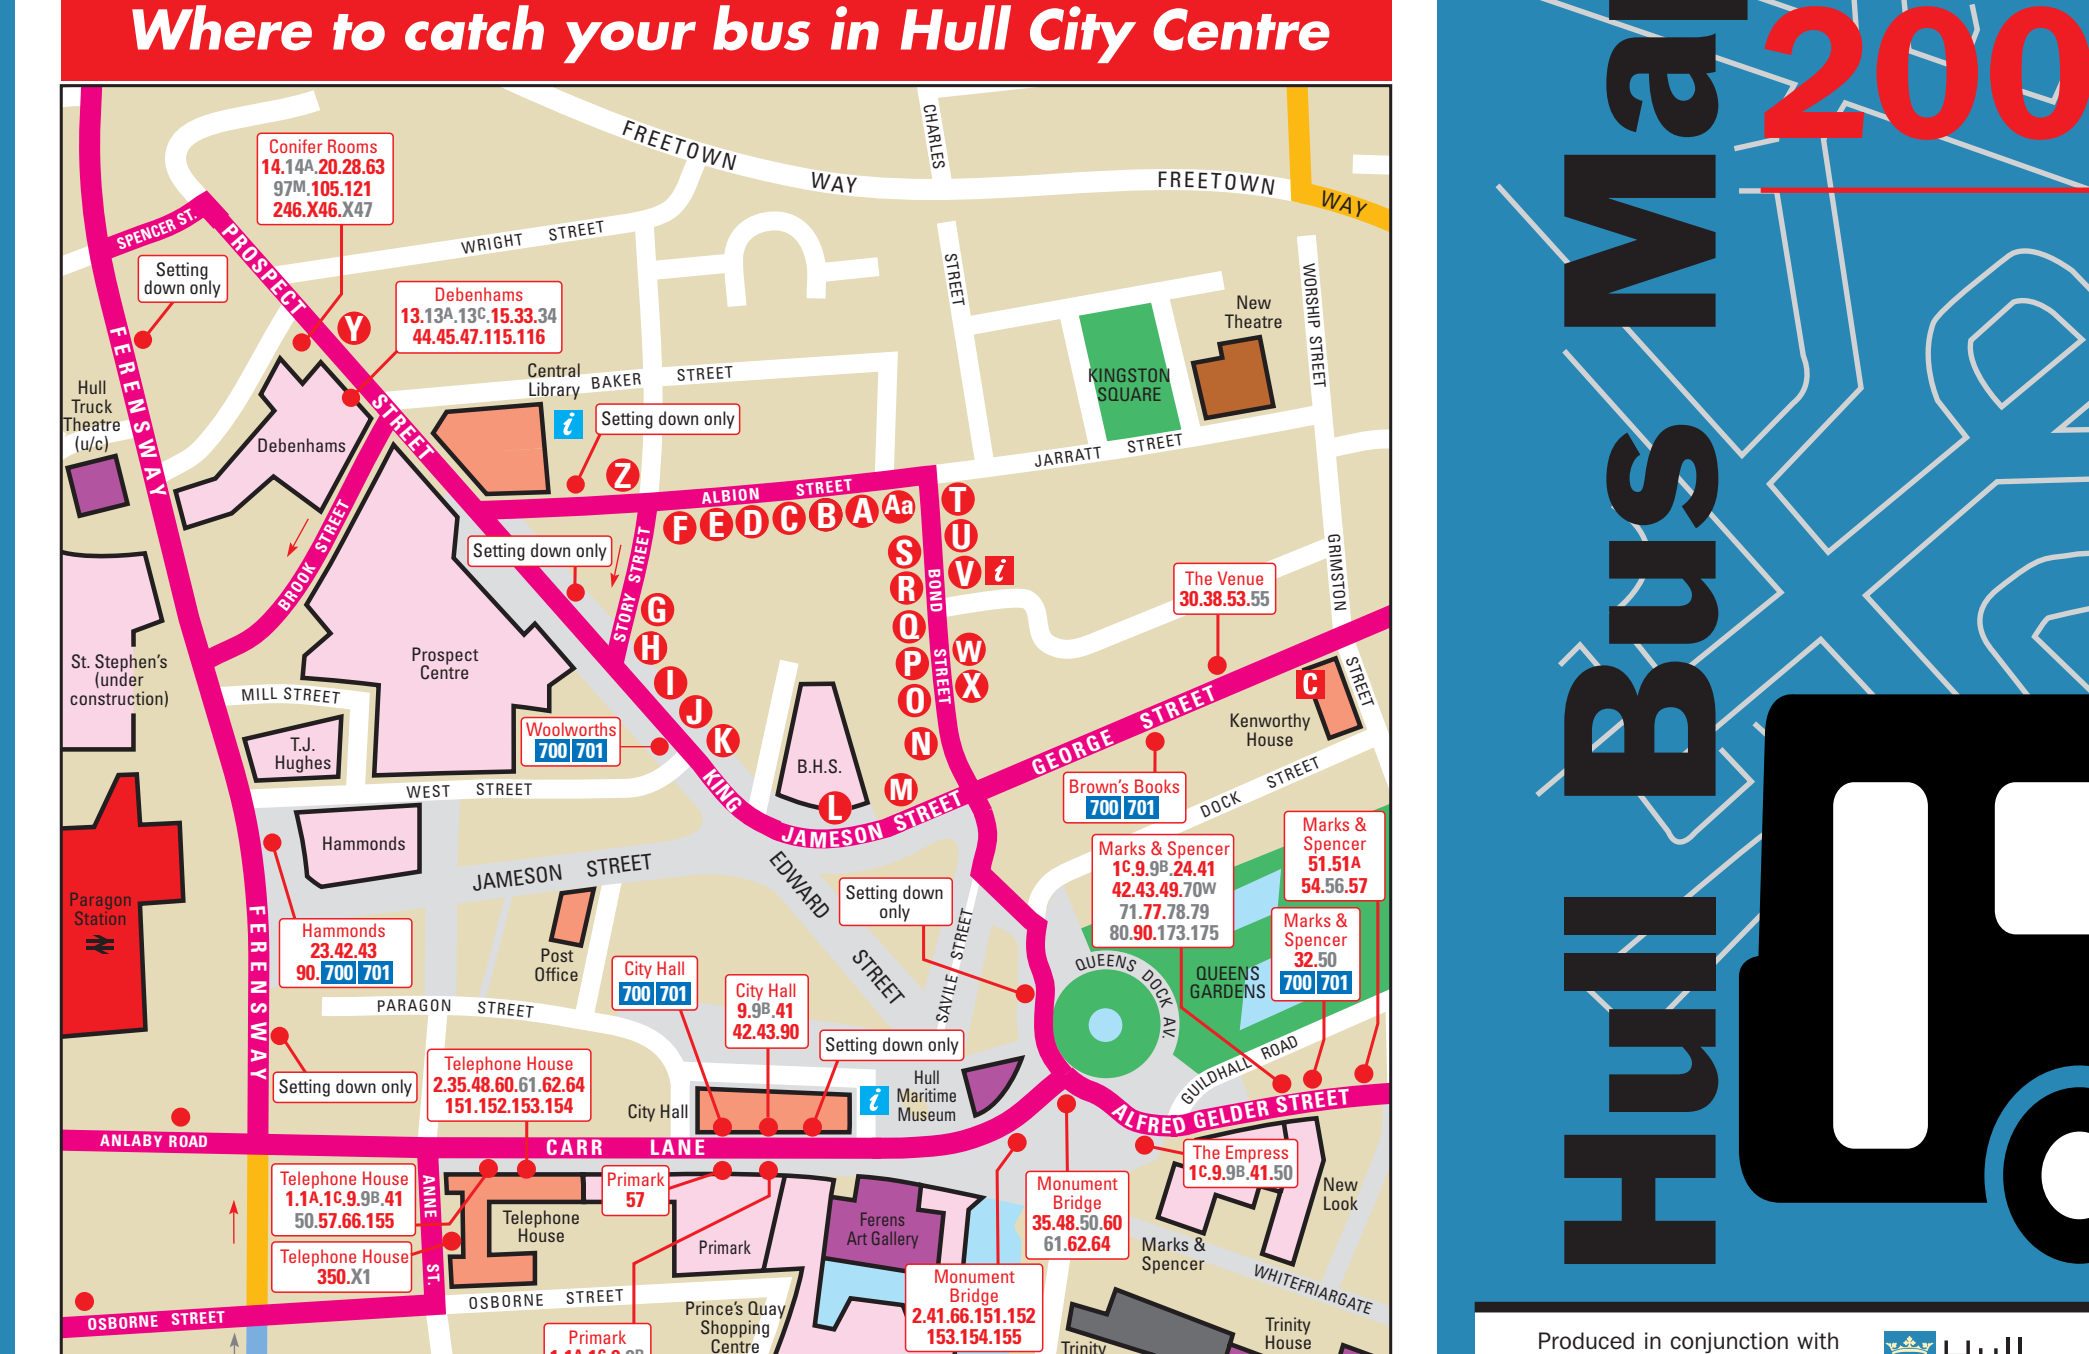

Service	Operator	Route Description	Mondays to Fridays		Frequencies Saturdays		Sundays		
			Daytime	Evening from 18:00	Daytime	Evening from 18:00	Daytime	Evening from 18:00	
1	Stagecoach	Hull City Centre (Storey Street) - Walker Street - Heslie Road - Tibbury Road - Boothferry Estate (Gover Road) At Boothferry	8-10 minutes	every 60 minutes	every 10 minutes	every 60 minutes	every 30 minutes	every 60 minutes	
1A	EAST KESWICK	Hull City Centre (Albion Street) - Anlaby Road - Rawling Way - Heslie Road - Askew Avenue - Pickering Road - Anlaby Road - Anlaby Park Road North - Sibbalds Road	every 60 minutes	every 60 minutes	every 30 minutes	every 60 minutes	every 30 minutes	every 60 minutes	
1C	EAST KESWICK	Kingswood (Retail Park) - Raich Carter Way - Beverley Road - Compass Road (not served on journeys from Hull City Centre) - Beverley Road - Fountain Road - Bridlington Avenue - Caroline Street - Wilberforce Drive - Alfred Golder Street - Hull City Centre (Carl Lane) (eastbound journey runs via Albion Street and George Street) - Anlaby Road - Rawling Way - Heslie Road - Askew Avenue - Pickering Road - Anlaby Road - Anlaby Park Road North - Sibbalds Road	every 60 minutes	every 60 minutes	every 60 minutes	every 60 minutes	every 60 minutes	every 60 minutes	
2	Stagecoach	Hull City Centre (King Edward Street) - Anlaby Road - Anlaby Park Road North - Boothferry Estate (Gover Road) At Boothferry Estate journeys continue as Service 1	every 8-10 minutes	every 60 minutes	every 10 minutes	every 60 minutes	every 30 minutes	every 60 minutes	
9	Stagecoach	St. Andrew's Quay - Brighton Street - Winy Street - Heslie Road - Hawthorn Avenue - Anlaby Road - St. George's Road - Salby Street - Boulevard - Heslie Road - Rawling Way - Anlaby Road - Hull City Centre (Carl Lane) (westbound journey runs via Albion Street) - Myton Bridge - Garrison Road - Victoria Dock - Mount Pleasant - Ellis Street - Victor Street - Rosedale Street - Bitalade Grove - St. John's Grove - Holmpton Grove - Preston Road (Medical Centre)	Off peak every 60 minutes	1 early evening journey from Hull 2 early evening journeys from Tecco	every 60 minutes	every 60 minutes	every 60 minutes	every 60 minutes	
9B	Stagecoach	St. Andrew's Quay - Brighton Street - Winy Street - Heslie Road - Hawthorn Avenue - Anlaby Road - St. George's Road - Salby Street - Boulevard - Heslie Road - Rawling Way - Anlaby Road - Hull City Centre (Carl Lane) (westbound journey runs via Albion Street) - Myton Bridge - Garrison Road - Victoria Dock - Mount Pleasant - Ellis Street - Victor Street - Rosedale Street - Bitalade Grove - St. John's Grove - Holmpton Grove - Preston Road (Medical Centre) - Kingsbury Way - Kingsbury Way (Westgate Way)	Peak: 3 journeys from Hull 3 journeys from Kingsbury Way 5 journeys from Wilberforce College	1 early evening journey from Hull 2 early evening journeys from Tecco	every 60 minutes	every 60 minutes	every 60 minutes	every 60 minutes	
13	Stagecoach	Hull City Centre (Bond Street) - Spring Bank - Spring Bank West - Chantrelands Avenue - Bricknell Avenue - Fairfax Avenue - Hill Road - Orchard Park (Plant and Pot) At Orchard Park Service 13 journeys continue as Service 14	every 10 minutes	every 10 minutes	every 30 minutes	every 60 minutes	every 30 minutes	every 60 minutes	
13A	Stagecoach	Hull City Centre (Bond Street) - Spring Bank - Spring Bank West - Chantrelands Avenue - Bricknell Avenue - Fairfax Avenue - Hill Road - Tesco (Hall Road) At Tesco journeys continue as Service 13B	every 10 minutes	every 10 minutes	every 30 minutes	every 60 minutes	every 30 minutes	every 60 minutes	
13B	Stagecoach	Hull City Centre (Bond Street) - Spring Bank - Spring Bank West - Chantrelands Avenue - Bricknell Avenue - Fairfax Avenue - Hill Road - Tesco (Hall Road) At Tesco journeys continue as Service 28C	every 60 minutes	every 60 minutes	every 60 minutes	every 60 minutes	every 60 minutes	every 60 minutes	
14	Stagecoach	Hull City Centre (Albion Street) - Beverley Road - Greenwood Avenue - Ellerburn Avenue - Orchard Park Road (East) - Orchard Park (Plant and Pot) At Orchard Park journeys continue as Service 13	every 10 minutes	every 10 minutes	every 30 minutes	every 60 minutes	every 30 minutes	every 60 minutes	
14A	Stagecoach	Hull City Centre (Albion Street) - Beverley Road - Greenwood Avenue - Ellerburn Avenue - Orchard Park Road (East) - Orchard Park (Plant and Pot) At Tesco journeys continue as Service 14B	every 60 minutes	every 60 minutes	every 60 minutes	every 60 minutes	every 60 minutes	every 60 minutes	
15	Stagecoach	Hull City Centre (Bond Street) - Spring Bank - Princess Avenue - Newland Avenue - Cranbrook Avenue - Greenwood Avenue - Ellerburn Avenue - Orchard Park Road (East) - Orchard Park (Plant and Pot) - Beverley Road - Raich Carter Way - Kingswood (Retail Park) - Kingswood (Retail Park)	every 10 minutes	every 30 minutes	every 30 minutes	every 30 minutes	every 30 minutes	every 30 minutes	
20	Stagecoach	Hull City Centre (Albion Street) - Beverley Road - Raich Carter Way - Kingswood Leisure and Retail Parks - John Newton Way - Bude Road - Bodmin Road - Savy Road - Savy Road - Kingsbury Way - Pennine Way All Monday-Saturday daytime journeys and a few evening and Sunday journeys extended to Wavne Road - Wavne	every 30 minutes	every 30 minutes	every 30 minutes	every 60 minutes	every 60 minutes	every 60 minutes	

Service	Towards	Terminal Stop	Service	Towards	Terminal Stop
1	Boothferry Estate	H	60.61	Cottingham	K
1A	Sibbles Road	Ab	62	Setting Dyke	K
1C	Sibbles Road	Carr Lane	63	Castle Hill Hospital	K
2	Kingswood	J	64	Wilberby	K
2C	Boothferry Estate	Z	66	Hessle	G
9, 9B	St. Andrew's Quay	Ab	70	P&O Ferry Terminal (Ferrybus)	L
9	Preston Road	Carr Lane	70W	P&O Ferry Terminal (Ferrybus)	L
9B	Beffield Avenue	Carr Lane	71	Easington	L
13	Orchard Park	O	75.76.77	Withernsea	L
13A, 13C	Tesco (Hall Road)	O	78.79.80	Hedon	L
14	Orchard Park	O	90	Victoria Dock	L
14A	Tesco (Hall Road)	O	97M	North Bransholme	L
20	Wavne	W	105.115	Cottingham	S
23	Gipsyville	Ab	116	Endike Lane	L
24	Gravelthorpe	Ab	121	Scarborough	L
25	Gravelthorpe	Ab	151	Wilberby	L
28	Bransholme	B	152	Anlaby	L
30	North Bransholme	O	153	Ferryby	L
32	Bransholme	W	154	Cottingham	L
33	Wymersley Road	W	155	Gilberdyke	L
34	Wilberby	R	173.175	Withernsea	L
35	Wymersley Road	R	220	Horseshoe	L
38	Kingswood	W	221	Albion	L
41	Gravelthorpe	Carr Lane	246	Horseshoe	L
42	Gravelthorpe	Carr Lane	277	Hedon	L
43	Gravelthorpe	F	350	Scunthorpe	L
44.45.47	Wilberby	G	700	Walton Street (Park and Ride)	L
48	Maplewood Avenue	G	X1	Priory Park (Park and Ride)	L
49	Marfleet Lane	Ab	X4	Grimsby	L
50	Hull Royal Infirmary	Carr Lane	X6	Leeds	L
51	Bransholme	X	X6Z	Various	L
51A	Diadem Grove	X	National Express	George Street	L
53	Bliton Grange	X			L
54	Asda (Bilton)	U			L
55	Asda (Bilton)	U			L
56	Hessle	Carr Lane			L
57	Hessle	Carr Lane			L
58	Hessle	Carr Lane			L
61	Hessle	Carr Lane			L
62	Hessle	Carr Lane			L
63	Hessle	Carr Lane			L
64	Hessle	Carr Lane			L
66	Hessle	Carr Lane			L
70W	Hessle	Carr Lane			L
71	Hessle	Carr Lane			L
75	Hessle	Carr Lane			L
76	Hessle	Carr Lane			L
77	Hessle	Carr Lane			L
78	Hessle	Carr Lane			L
79	Hessle	Carr Lane			L

Other Bus Services

The following services — not shown on the bus map — are also available